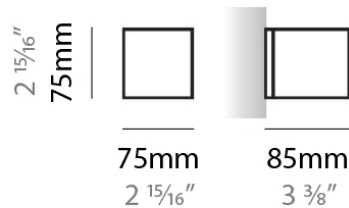

PROJECT	_____
TYPE	_____
NOTES	_____
QUANTITY	_____
DATE	_____

TOY SURFACE

D83147-WHI

GENERAL

Series: Toy
Brand: Panzeri
Division: Design
Mounting Type: Surface
Mounting Location: Wall

PHYSICAL

Shape: Square
Length (mm): 75
Length (in): $2 \frac{15}{16}$
Height (mm): 75
Height (in): $2 \frac{15}{16}$
Extension (mm): 85
Extension (in): $3 \frac{3}{8}$
Light Distribution: Direct / Indirect
Weight (kg): 0.6
Weight (lbs): 1
Diffuser: Frost White Glass
Fixture Material: Metal

ELECTRICAL

Number of Lamps: 1
Lamp Type: LED Retrofit / Halogen
Bulb Included: Bulb Not Included
Total Output Wattage (W): 3 / 35
Max. Wattage Per Lamp (W): 3 / 35
Lamp Base: G9
Input Voltage (V): 120

LED

OPTICAL

RATINGS AND CERTIFICATIONS

Certified By: CSA Certified to UL and CSA Standards
IP rating: IP20