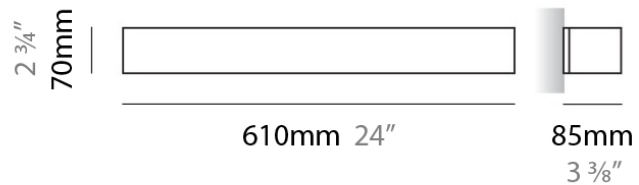

TOY SURFACE

D83142

PROJECT

TYPE

NOTES

QUANTITY

DATE

GENERAL

Series: Toy
Brand: Panzeri
Division: Design
Mounting Type: Surface
Mounting Location: Wall
Subcategory: Ambient

PHYSICAL

Shape: Rectangle
Length (mm): 610
Length (in): 24
Height (mm): 70
Height (in): 2 3/4
Extension (mm): 85
Extension (in): 3 3/8
Light Distribution: Direct / Indirect
Weight (kg): 2.7
Weight (lbs): 6
Diffuser: Frost White Glass
Fixture Finish: SST
Fixture Material: Metal

ELECTRICAL

Number of Lamps: 1
Lamp Type: LED Retrofit / CFL
Bulb Included: Bulb Not Included
Total Output Wattage (W): 30 / 55
Max. Wattage Per Lamp (W): 30 / 55
Lamp Base: GX24-q3
Driver Included: Yes
Driver Type: Ballast - 120Vac - Non-dimming
Input Voltage (V): 120

LED

OPTICAL

RATINGS AND CERTIFICATIONS

Certified By: CSA Certified to UL and CSA Standards
IP rating: IP40